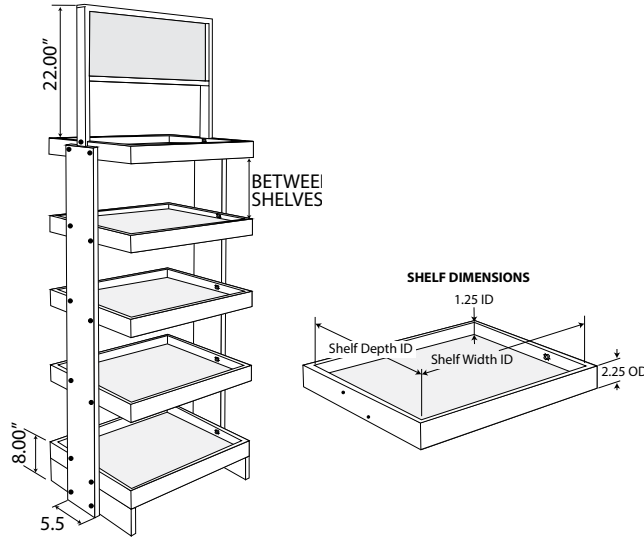

Standard Size SideBranders™

**SideBrander™
Quote Request Form**

Date: _____

MODEL SB-20:
OD: 13.25" Deep x 20.75" Wide
Shelf ID: 11.75" D x 17.625" W
8.25" Between Shelves

MODEL SB-23:
OD: 16.25" Deep x 23.375" Wide
Shelf ID: 14.625" D x 20.25" W
8.5" Between Shelves

MODEL SB-26:
OD: 15.125" Deep x 26.25" Wide
Shelf ID: 13.50" D x 23.125" W
11" Between Shelves

Please fill in all the fields below, save and email to sales@intmarktech.com

Company: _____ Name: _____

Email: _____ Phone: _____